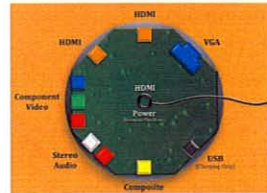

SmartTouch

Incentient

500 N Broadway, Ste 251
 Jericho, NY 11753
 Ph: (516) 938-2121
 www.incentient.com

SmartTouch, developed by NY-based Incentient, is an in-room touchscreen that provides hotel guests direct access to all hotel services including room service, spa, concierge, bellman, valet and more. Implemented on a stand-alone or fully-integrated basis, SmartTouch can be optimized to work in any hotel environment. Operating on a wireless local area network, each touchscreen communicates directly with Incentient's on-site, secure server. The multi-lingual software is configured to each individual property and the application can be custom-designed to match the hotel's brand.

Ultra Wide Band Pod

Enseo, Inc.

1680 Prospect Dr, Ste 100
 Richardson, TX 75081
 Ph: (972) 234-2513
 www.enseo.com

The Enseo Ultra Wide Band (UWB) Pod is a guest connectivity panel that provides wireless HD video. It is designed to retrofit the addition of connectivity at the desk across the room from the TV. It features multiple inputs, including HDMI (two), VGA, Component (Y/Pb/Pr), Composite, L/R stereo audio and USB (power charging only). In addition, it has bidirectional control and MPEG-4 / H.264 encrypted video.